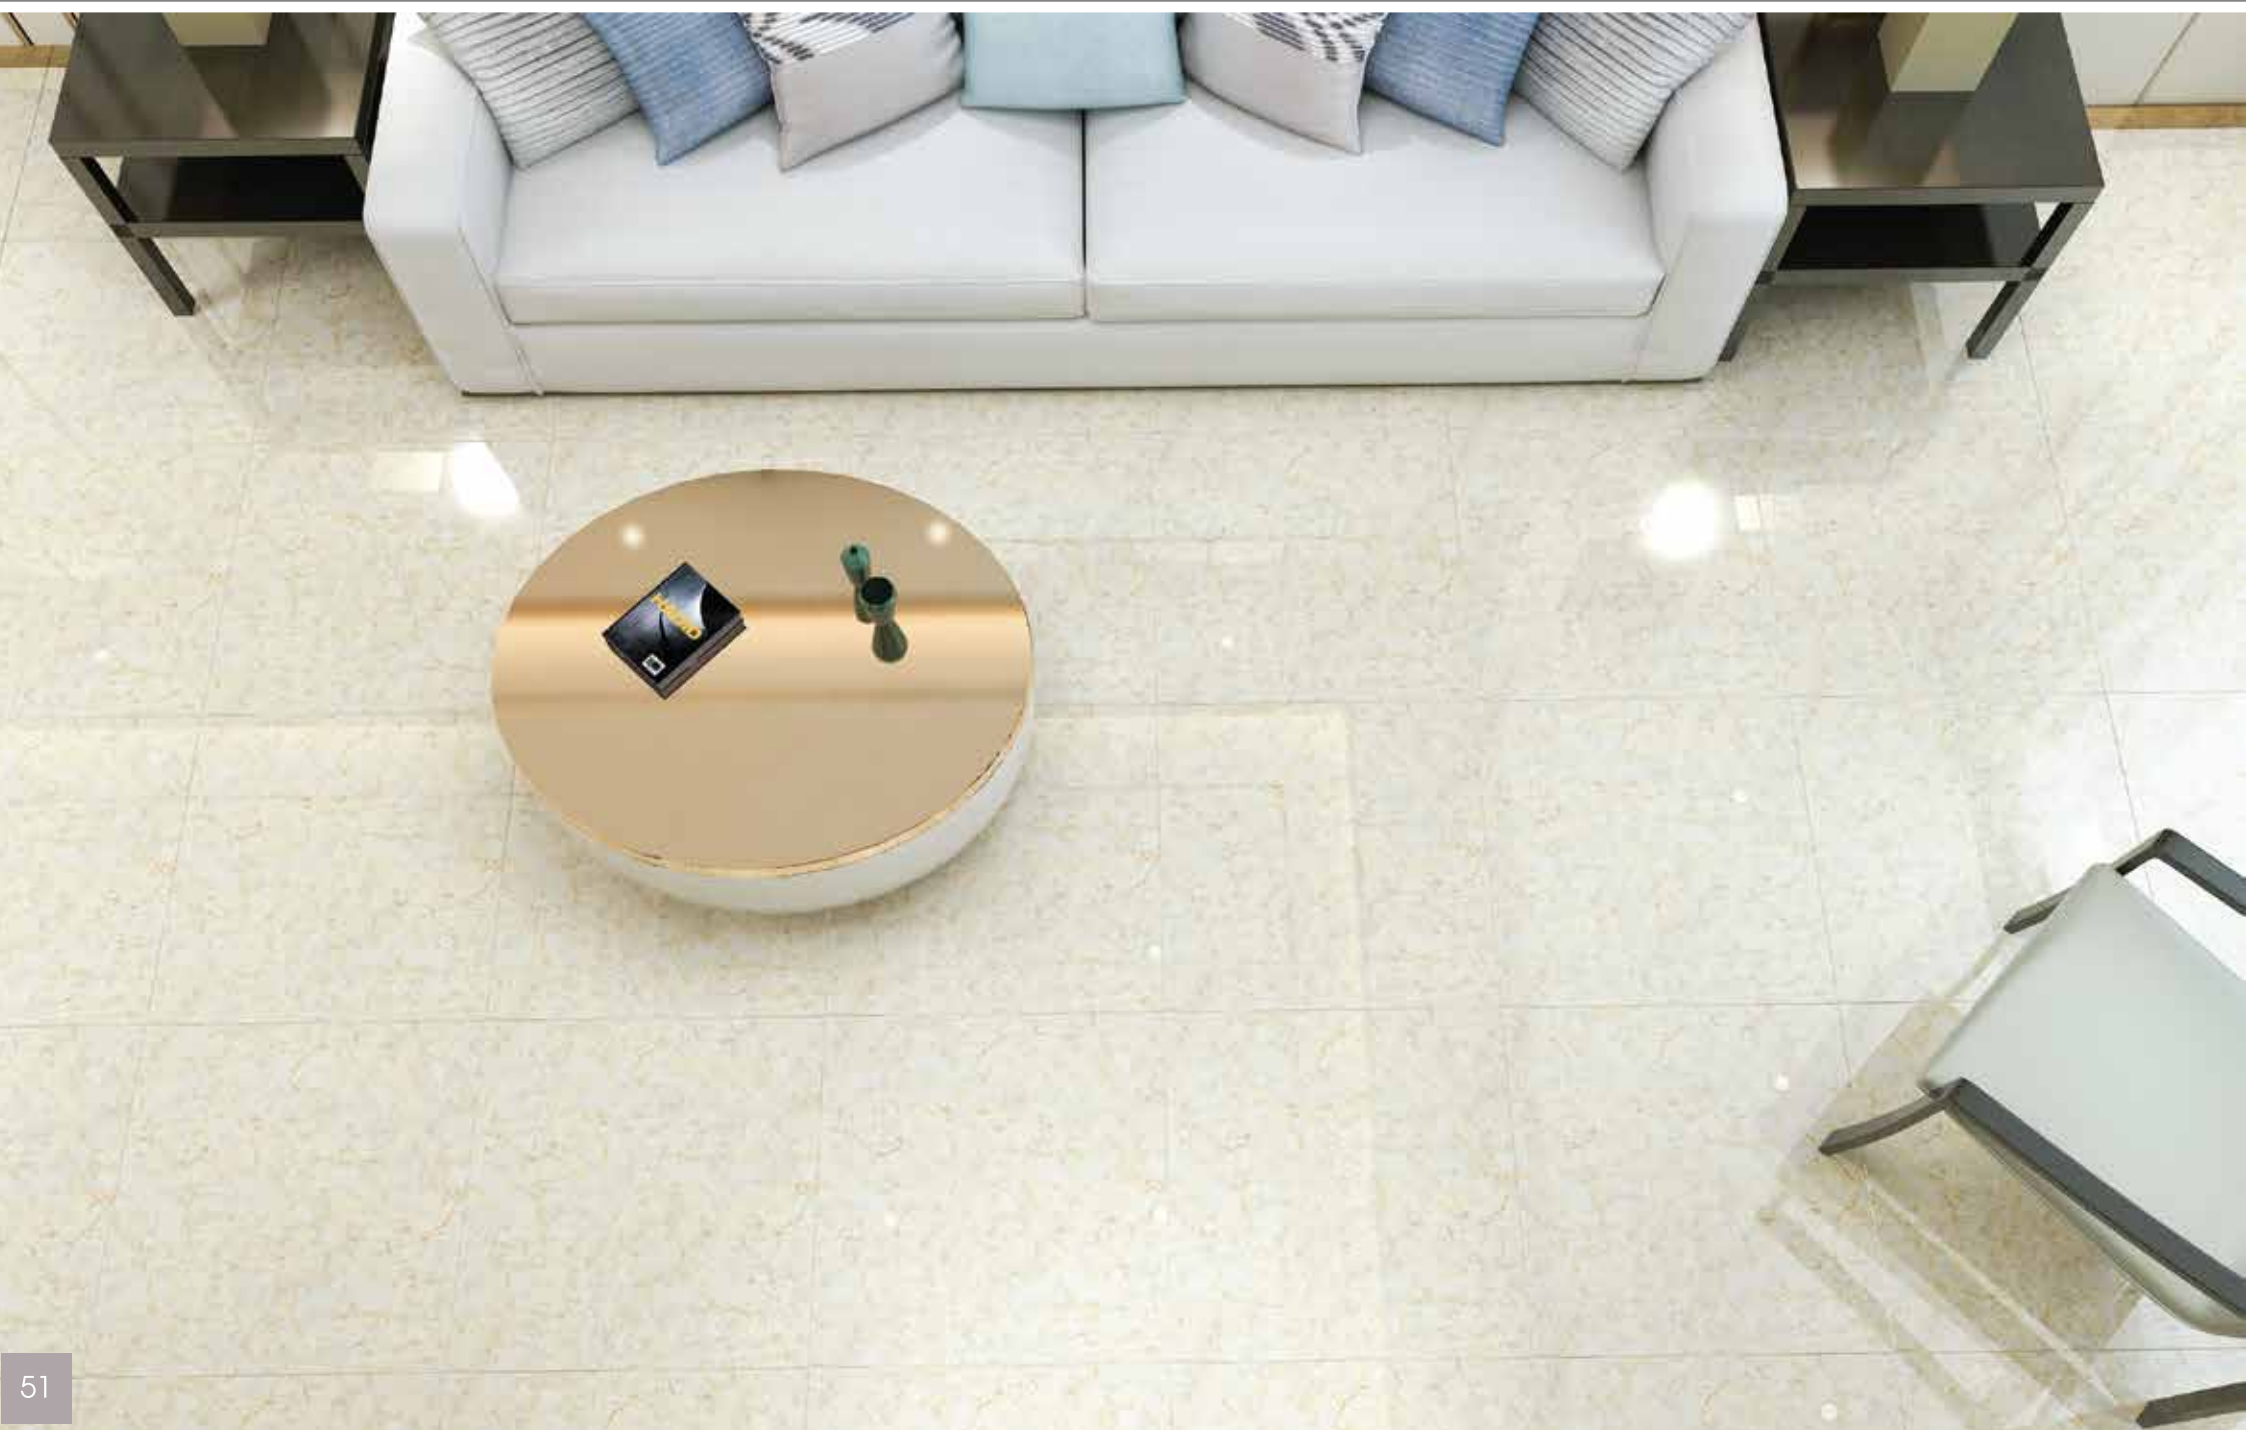

M²/PL
M²/PL

115.2

600x600mm . GẠCH LÁT NỀN PORCELAIN SIÊU BÓNG/POLISHED PORCELAIN FLOOR TILE

MÃ SP/ CODE : 21.A.660.653

600x600mm . GẠCH LÁT NỀN PORCELAIN SIÊU BÓNG/POLISHED PORCELAIN FLOOR TILE

MÃ SP/ CODE : 21.A.660.655