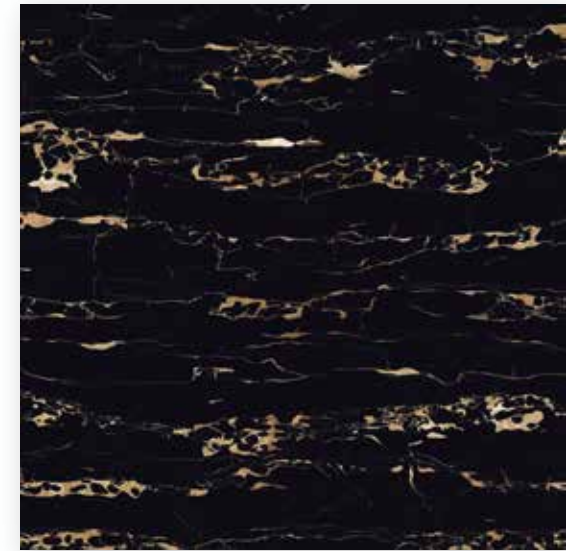

MÃ SP/ CODE : 21.A.660.670