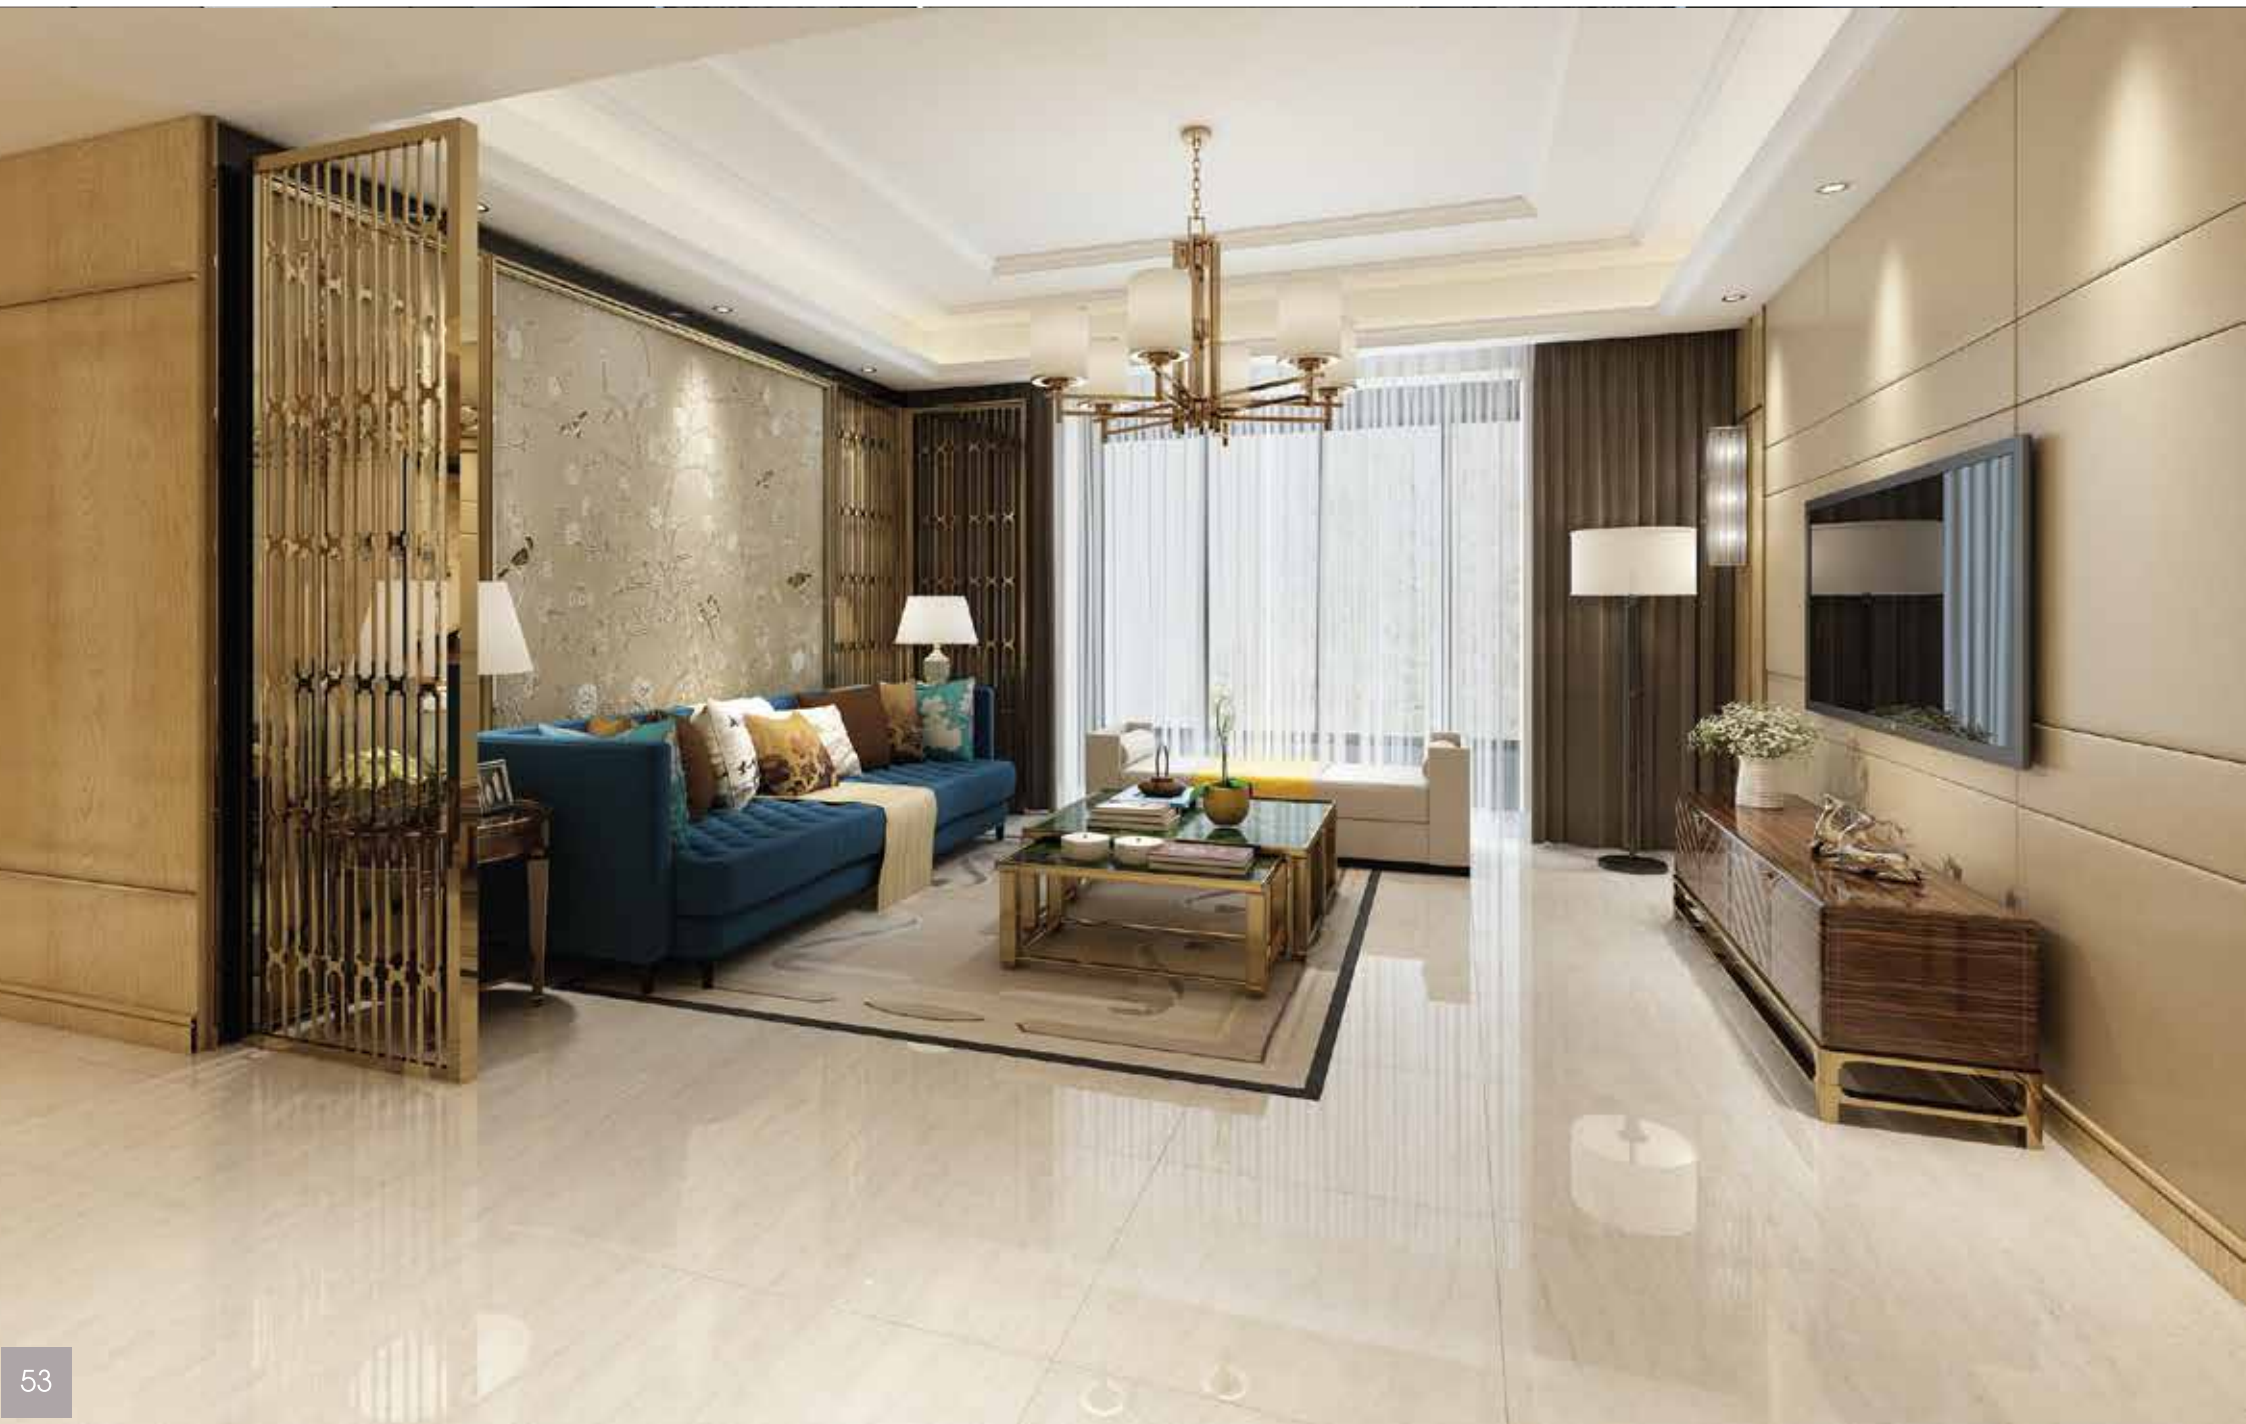

600x600mm . GẠCH LÁT NỀN PORCELAIN SIÊU BÓNG/POLISHED PORCELAIN FLOOR TILE