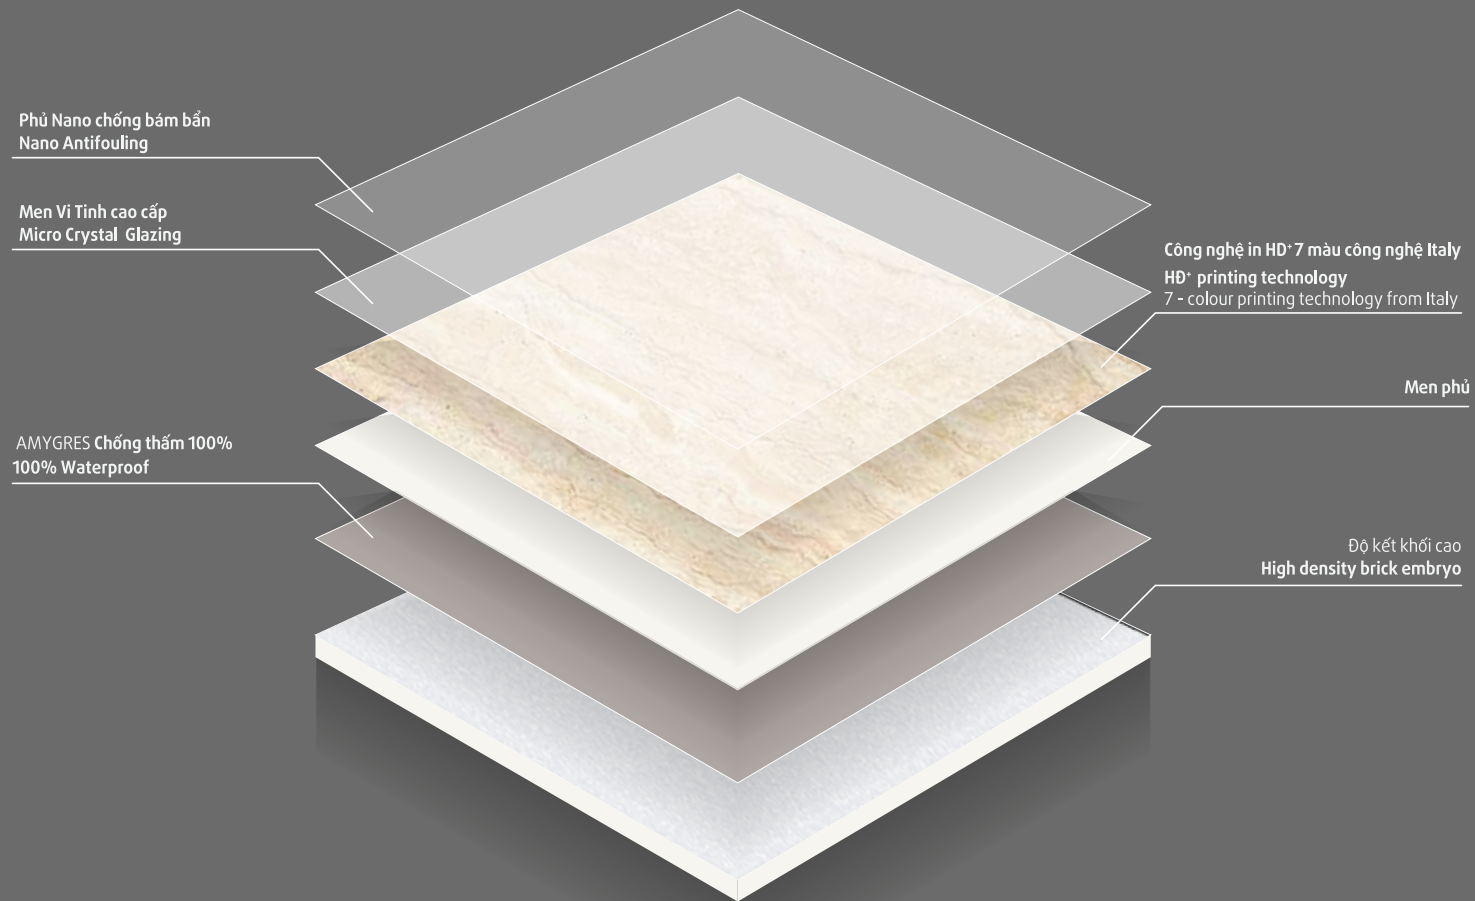

GẠCH LÁT NỀN MEN VI TINH/MICRO CRYSTAL GLAZED PORCELAIN FLOOR TILE

Công nghệ men SFS
Men nhập khẩu cao cấp siêu phẳng

Super Flat Surface glazing technology
"European Glaze"

Mài xương trước khi tráng men

Body polished before glazing

Công nghệ men trắng sáng

Bright white glazing technology

Gạch ốp lát AMYGRES
chống thấm tuyệt đối

AMYGRES 100% Waterproof

Công nghệ in HD+
Công nghệ in 7 màu - Italy

HD+ printing technology
"7 - colour printing technology from Italy"