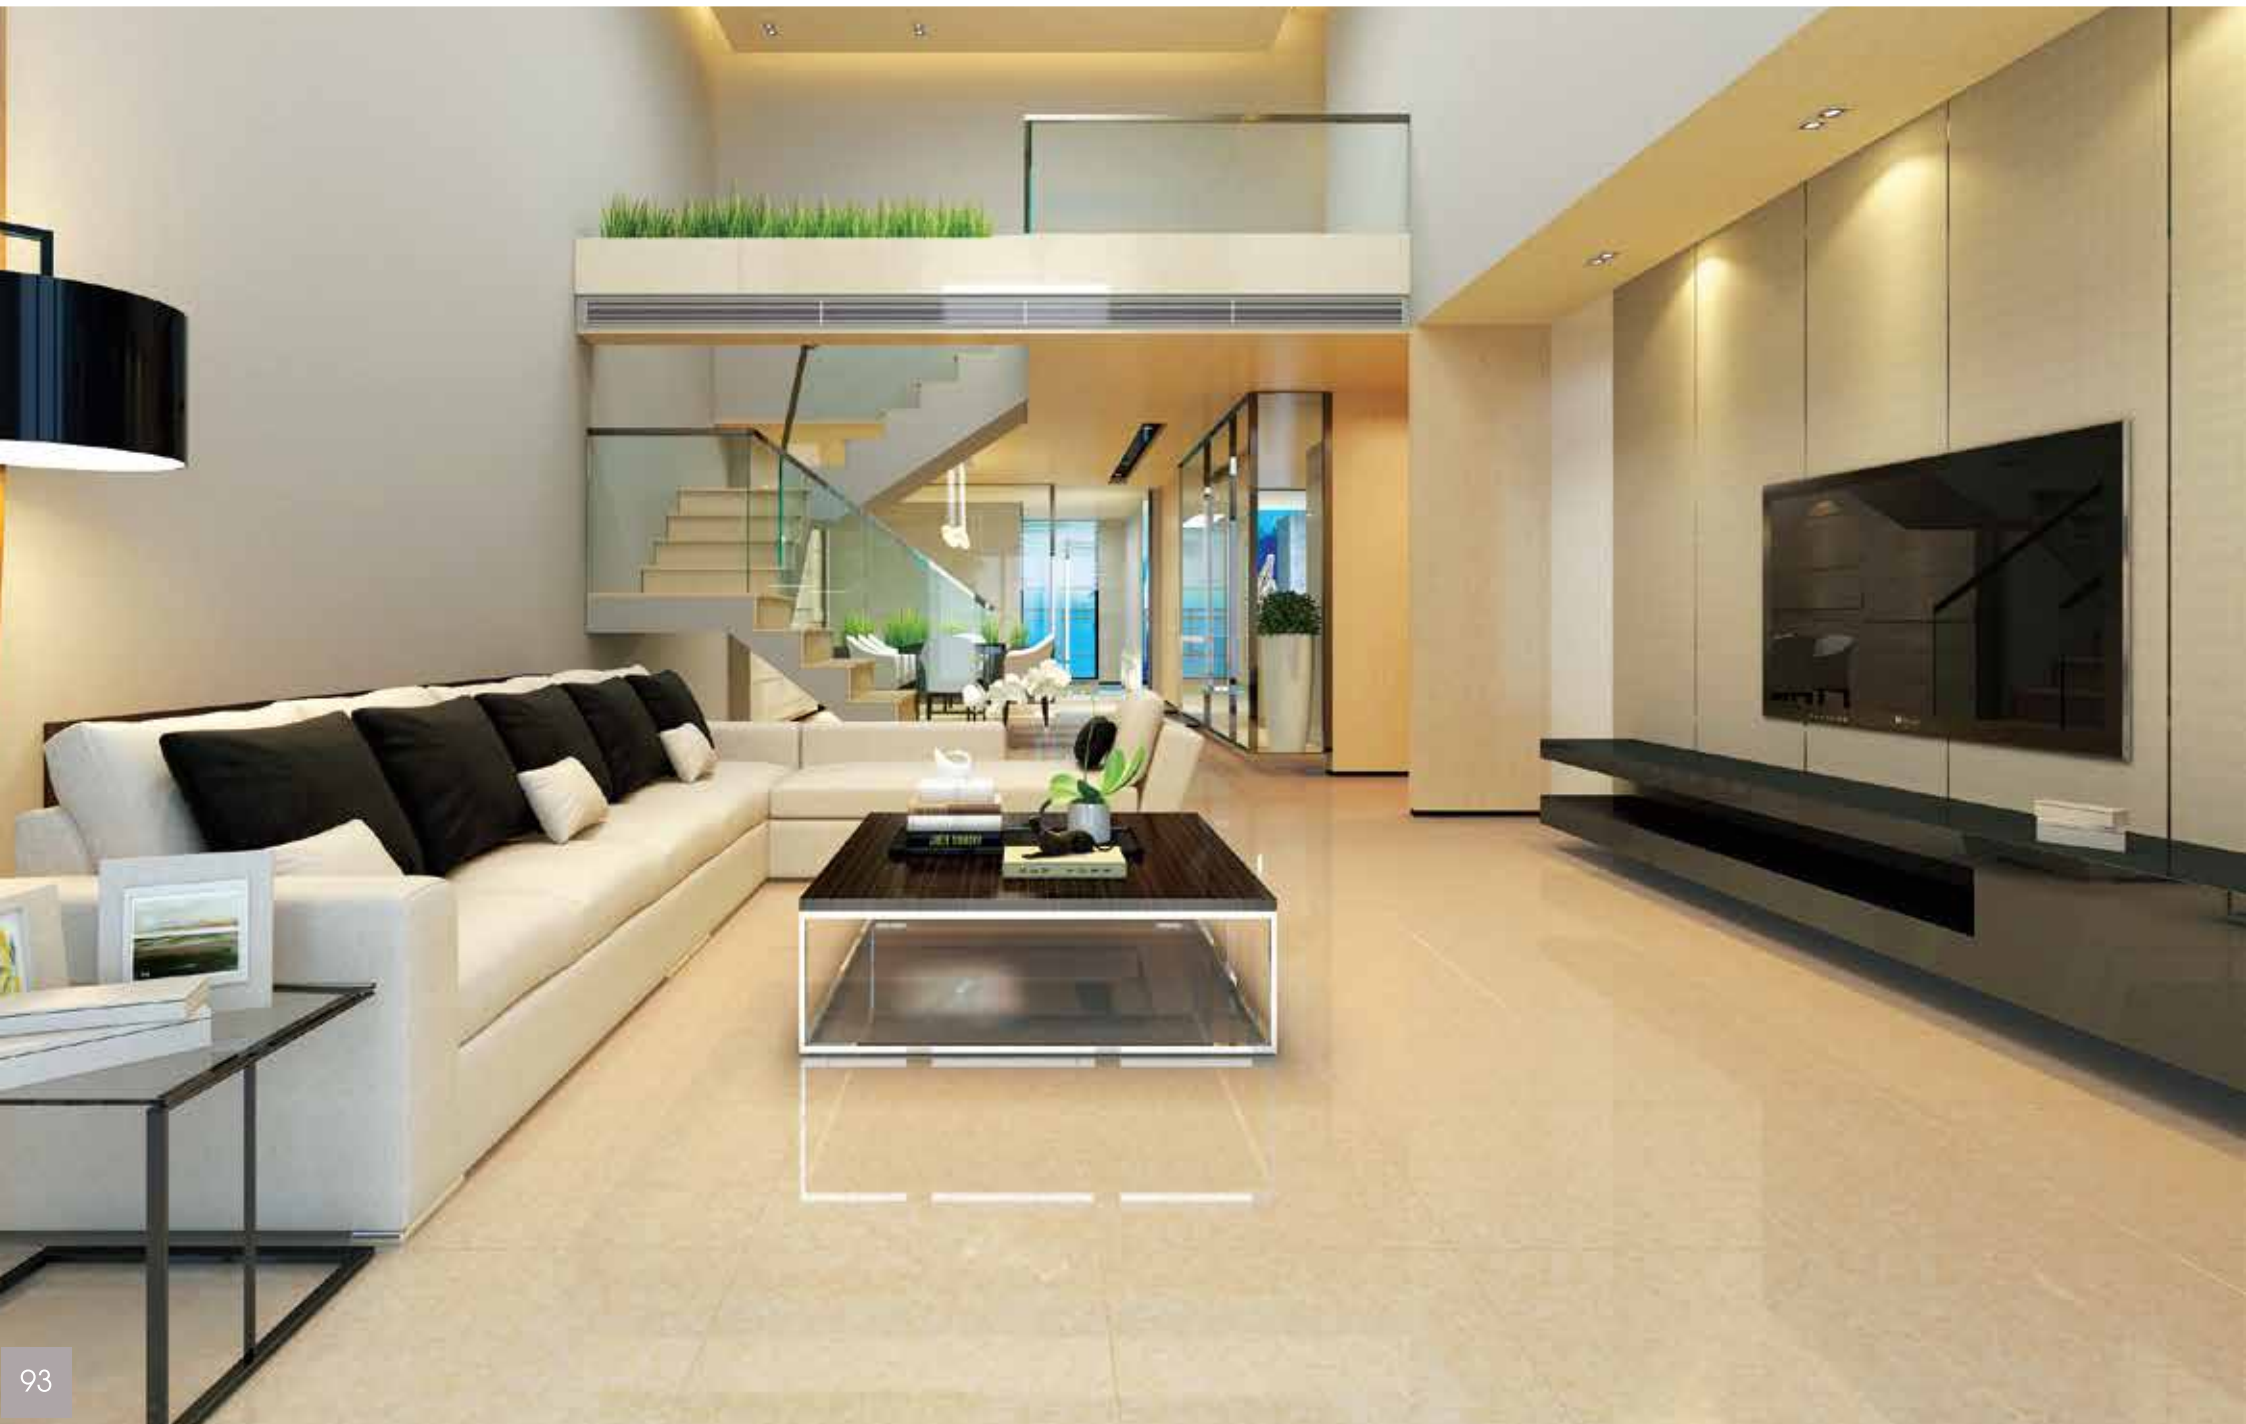

600x600mm . GẠCH LÁT NỀN CERAMIC MEN BÓNG/GLOSSY CERAMIC FLOOR TILE