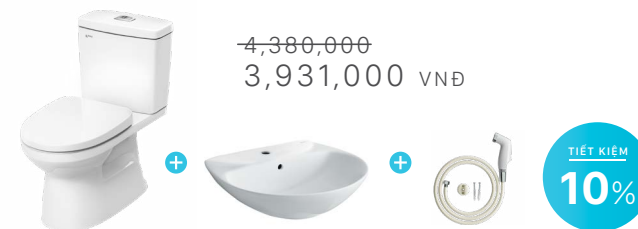

C-504VAN + L-285VEC + LFV-1401S + BFV-1403S-4C

~~8,380,000~~
7,112,000 VNĐ

C-504VAN + L-285VFC + LFV-1402S + BFV-1403S-4C

~~8,240,000~~
7,000,000 VNĐ

+ 216,000 VNĐ KHI CHỌN TAY SEN 7C

+ 304,000 VNĐ KHI CHỌN TAY SEN 8C